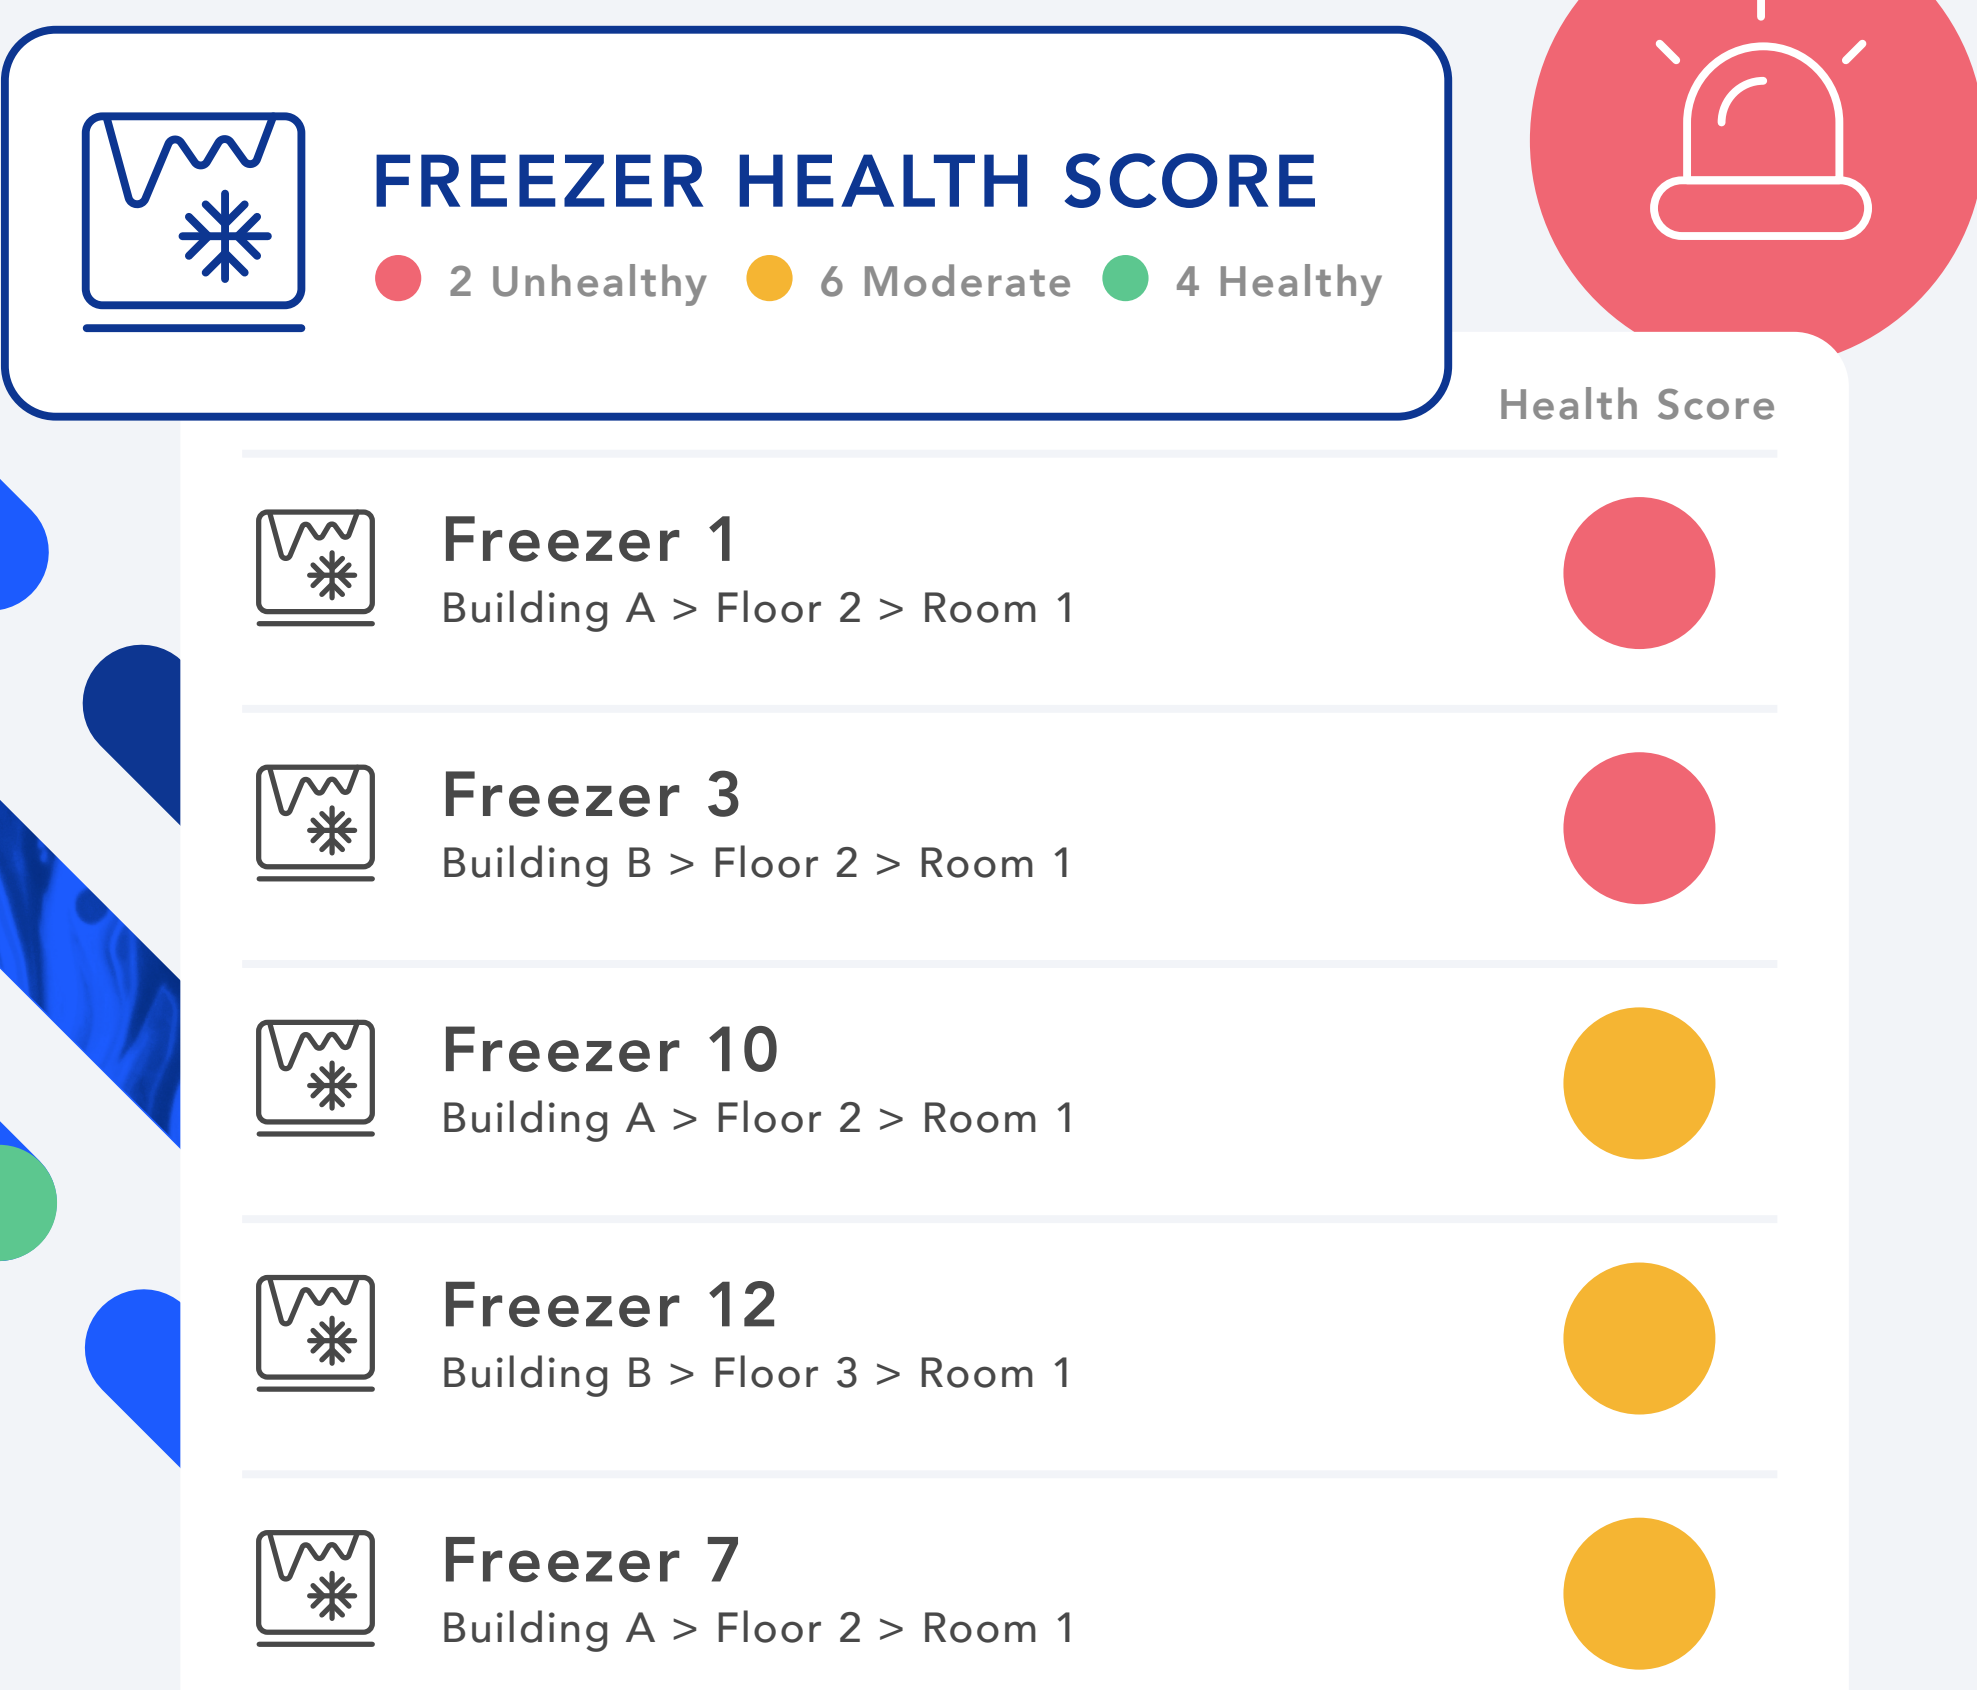

Elevating Equipment Health With AI

A Closer Look at Elemental Machines' Health Score

In scientific research and manufacturing, the performance of your equipment can be the linchpin of operational efficiency and reliability. When equipment performance begins to deviate from optimal, you need to know ASAP — before the consequences start piling up.

Elemental Machines' AI-Driven Predicted Health Score is designed to safeguard your progress by offering an unprecedented view into the health of your equipment, enabling optimized calibration cycles, condition-based maintenance, and more. Because so much hangs in the balance, -80°C freezers (ultra low temperature) are the perfect model for the impact of our Health Score monitoring capabilities.

Ideal Freezer Performance

Temperature Profile — A clean, tight, and periodic pattern indicates optimal freezer health

Compressor Power Profile — A reflection of energy efficiency and stable operation, following the temperature's periodicity

Proactive Maintenance With AI Predictions

Detecting Anomalies That Escape Threshold Alerts

While traditional alerts notify you when parameters exceed set thresholds, they can miss subtler signs and early indicators of impending equipment issues. Elemental Machines' Health Score delves deeper, utilizing AI to analyze data patterns and predict issues before they escalate, ensuring that your operations remain uninterrupted and efficient.