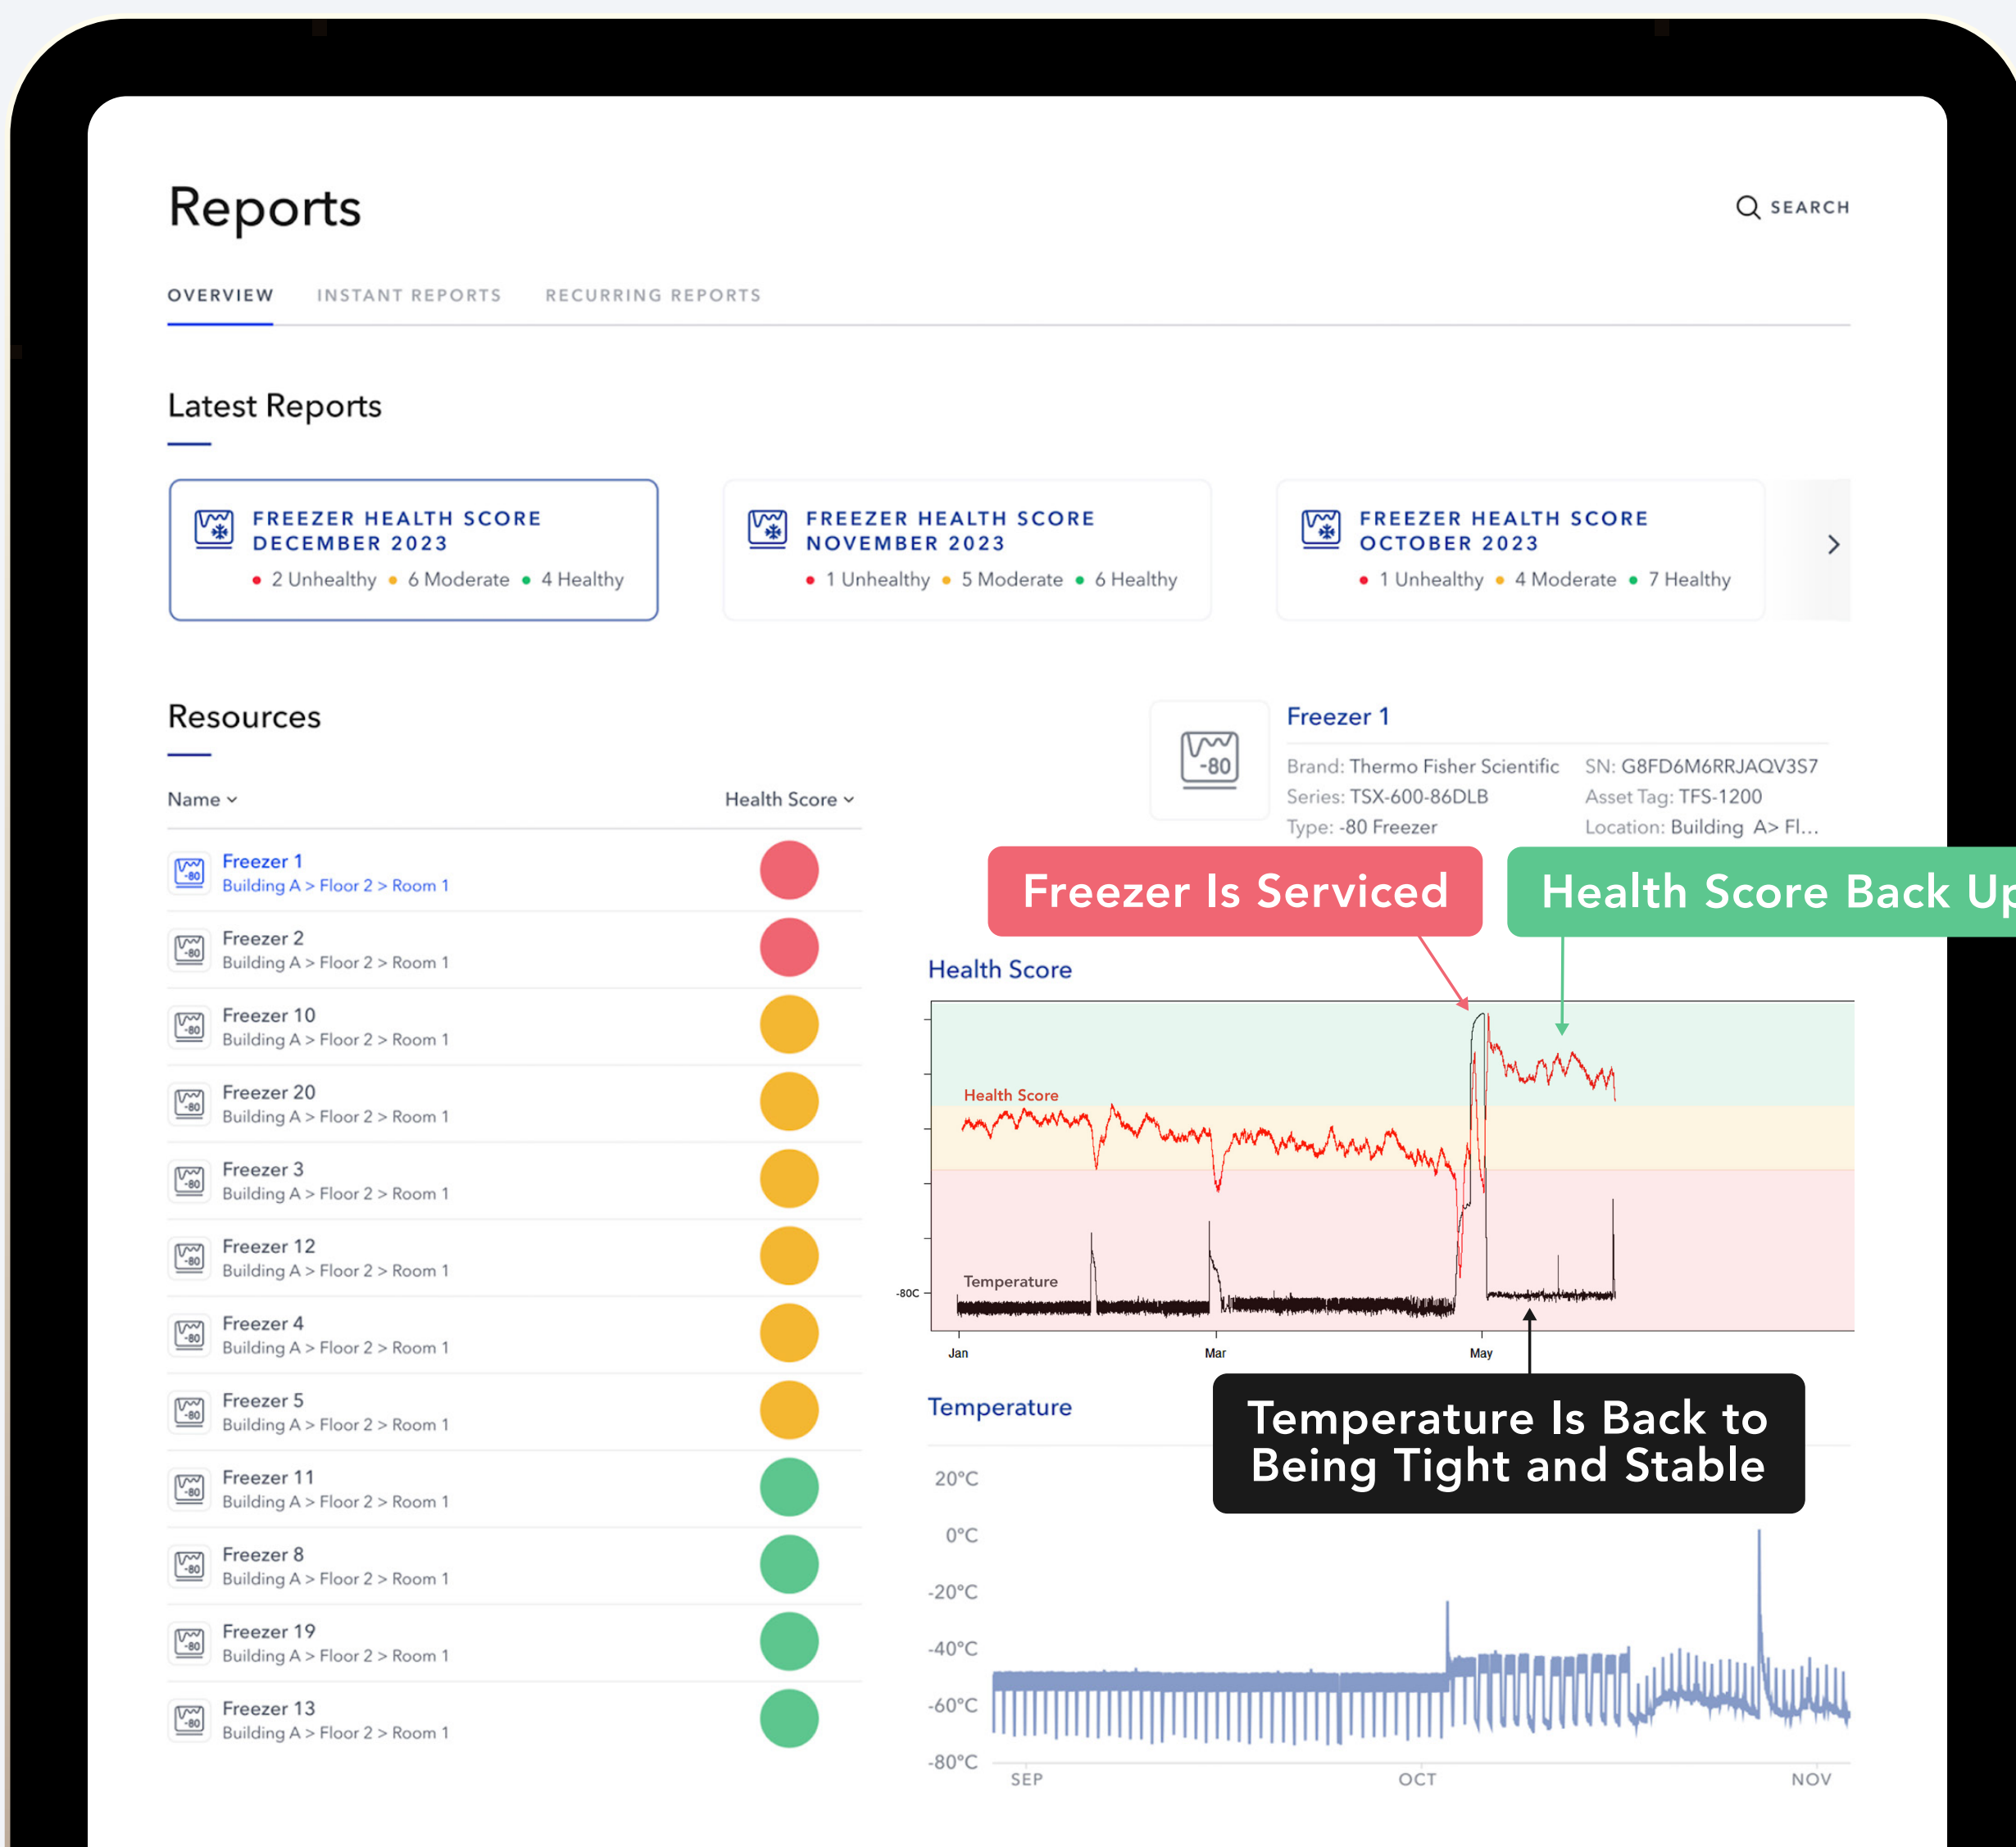

Elemental Machines' AI-Driven Predicted Health Score is designed to safeguard your progress by offering an unprecedented view into the health of your equipment, enabling optimized calibration cycles, condition-based maintenance, and more. Because so much hangs in the balance, -80°C freezers (ultra low temperature) are the perfect model for the impact of our Health Score monitoring capabilities.

Ideal Freezer Performance

Temperature Profile — A clean, tight, and periodic pattern indicates optimal freezer health

Compressor Power Profile — A reflection of energy efficiency and stable operation, following the temperature's periodicity

Proactive Maintenance With AI Predictions

Detecting Anomalies That Escape Threshold Alerts

While traditional alerts notify you when parameters exceed set thresholds, they can miss subtler signs and early indicators of impending equipment issues. Elemental Machines' Health Score delves deeper, utilizing AI to analyze data patterns and predict issues before they escalate, ensuring that your operations remain uninterrupted and efficient.

Recovery and Reporting

Restoring Equipment Health With AI-Powered Insights

Recovery is as crucial as detection, and our Health Score helps you achieve it. With AI-enhanced clarity, you cast your vision into the future, allowing you to service and restore full equipment functionality before costly outcomes occur.