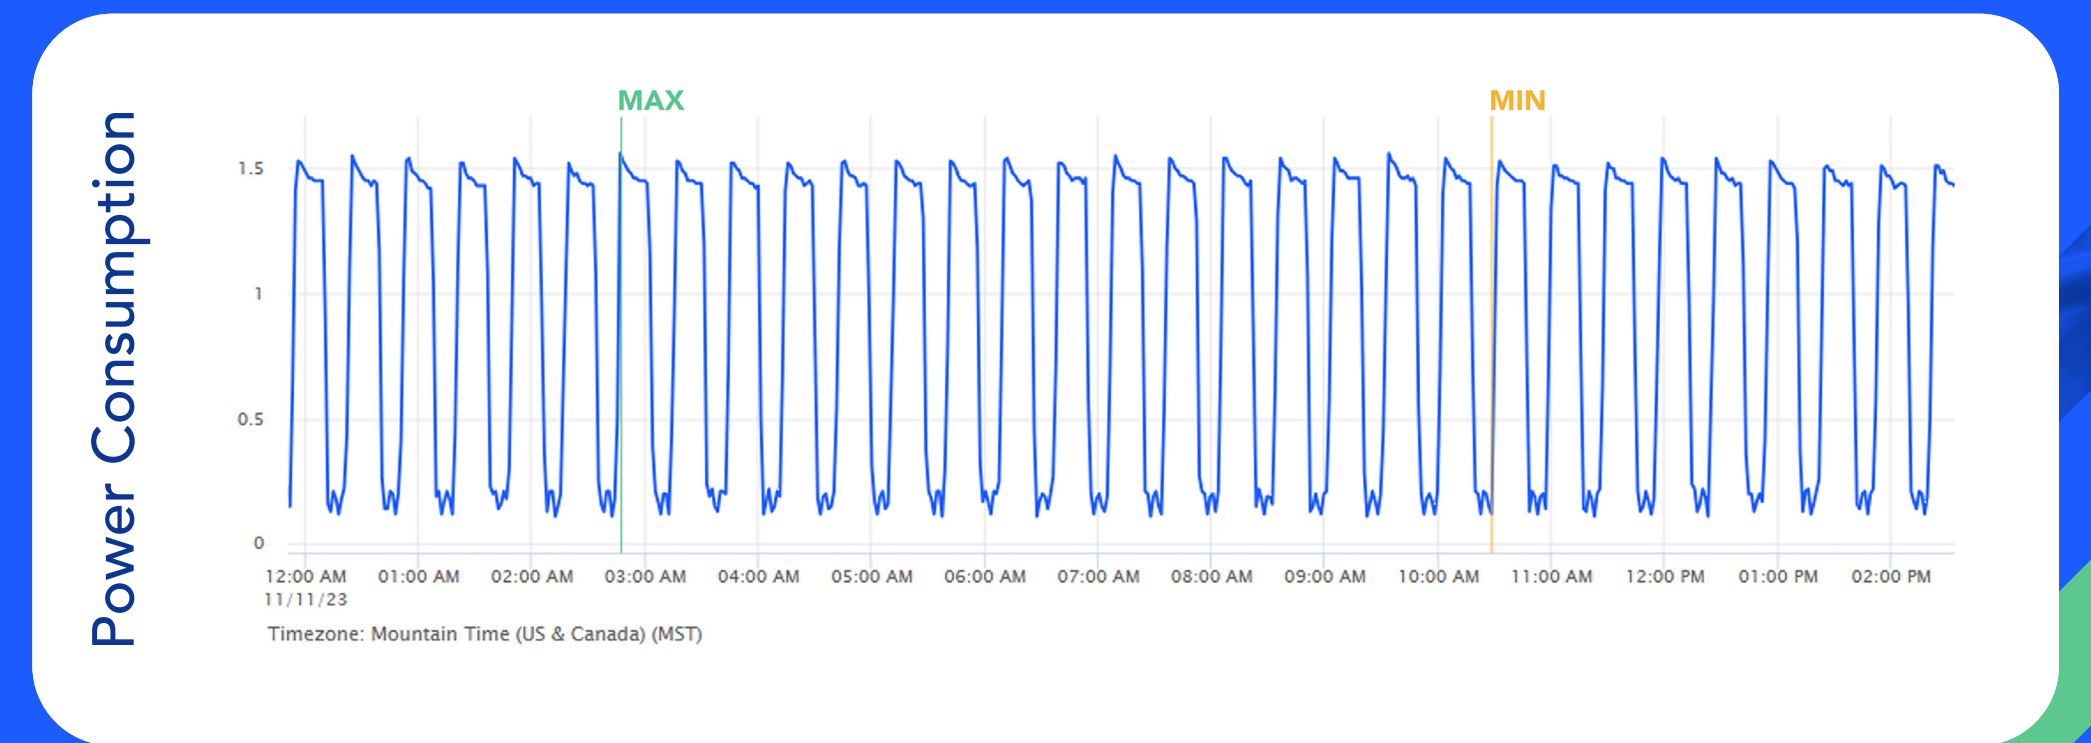

Elevating Equipment Health With AI

A Closer Look at Elemental Machines' Health Score

In scientific research and manufacturing, the performance of your equipment can be the linchpin of operational efficiency and reliability. When equipment performance begins to deviate from optimal, you need to know ASAP — before the consequences start piling up.

Elemental Machines' AI-Driven Predicted Health Score is designed to safeguard your progress by offering an unprecedented view into the health of your equipment, enabling optimized calibration cycles, condition-based maintenance, and more. Because so much hangs in the balance, -80°C freezers (ultra low temperature) are the perfect model for the impact of our Health Score monitoring capabilities.

Ideal Freezer Performance

Temperature Profile — A clean, tight, and periodic pattern indicates optimal freezer health

Compressor Power Profile — A reflection of energy efficiency and stable operation, following the temperature's periodicity