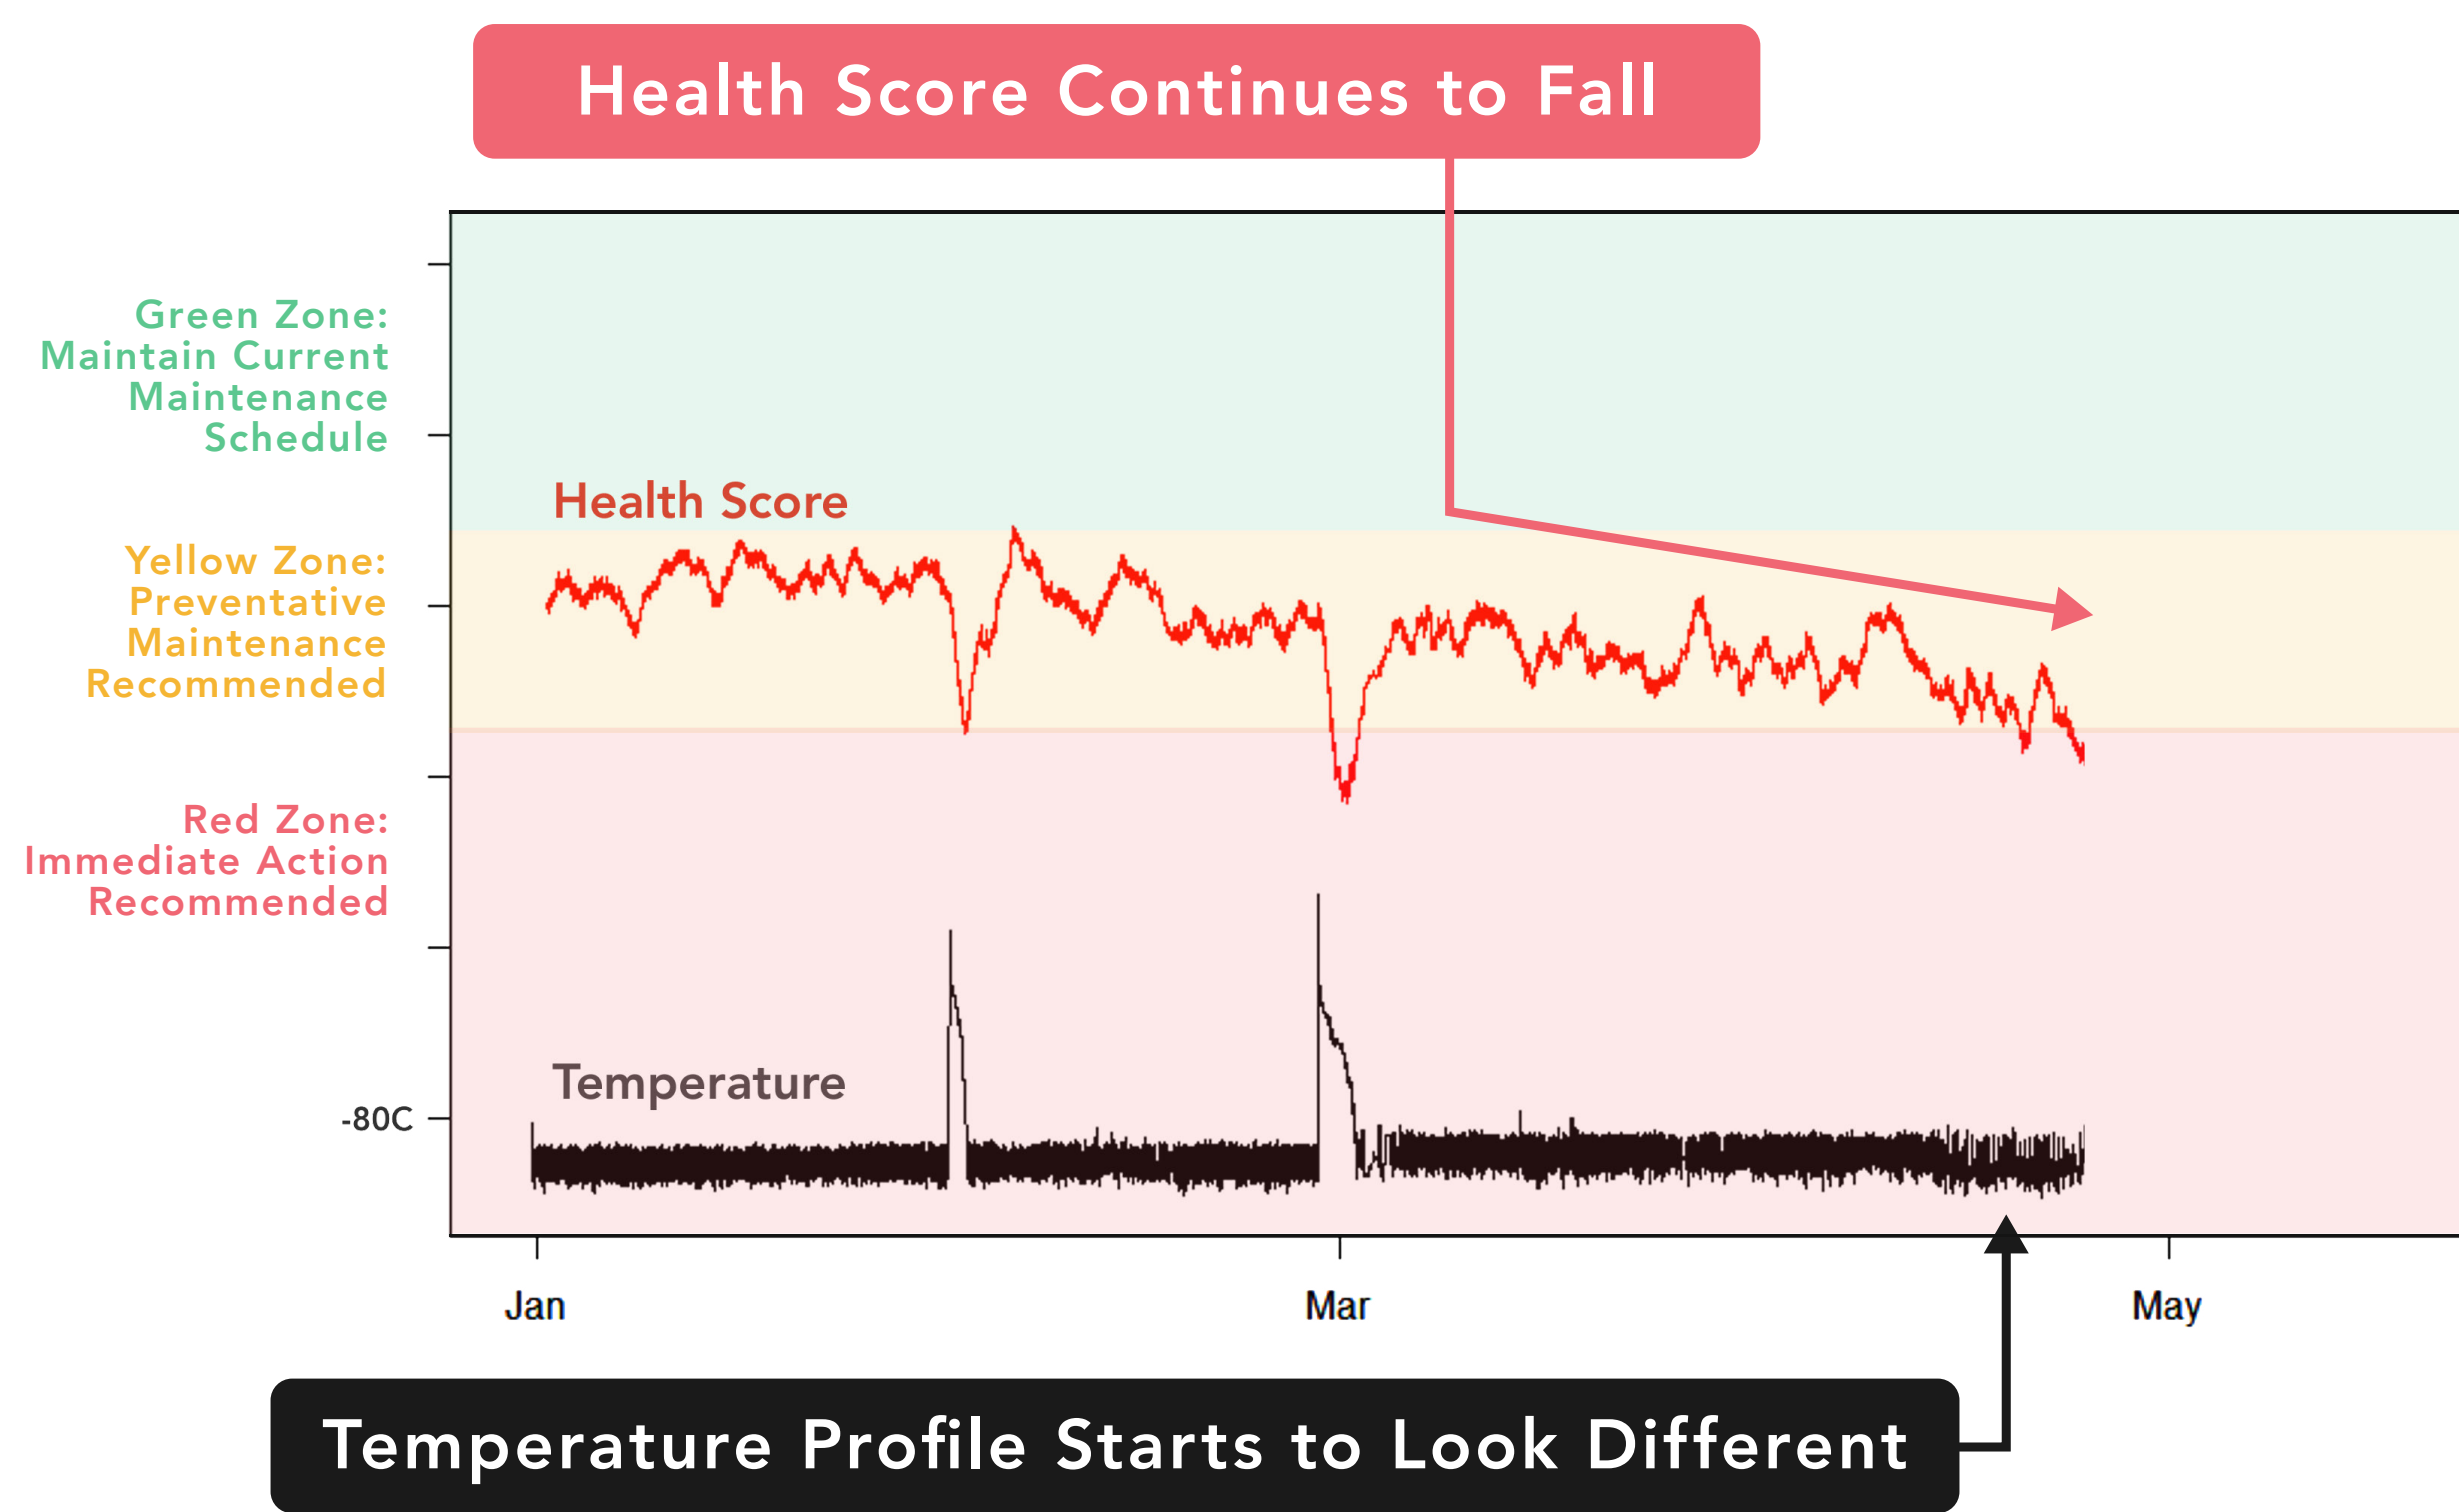

Ideal Freezer Performance

Temperature Profile — A clean, tight, and periodic pattern indicates optimal freezer health

Compressor Power Profile — A reflection of energy efficiency and stable operation, following the temperature's periodicity

Proactive Maintenance With AI Predictions

Detecting Anomalies That Escape Threshold Alerts

While traditional alerts notify you when parameters exceed set thresholds, they can miss subtler signs and early indicators of impending equipment issues. Elemental Machines' Health Score delves deeper, utilizing AI to analyze data patterns and predict issues before they escalate, ensuring that your operations remain uninterrupted and efficient.