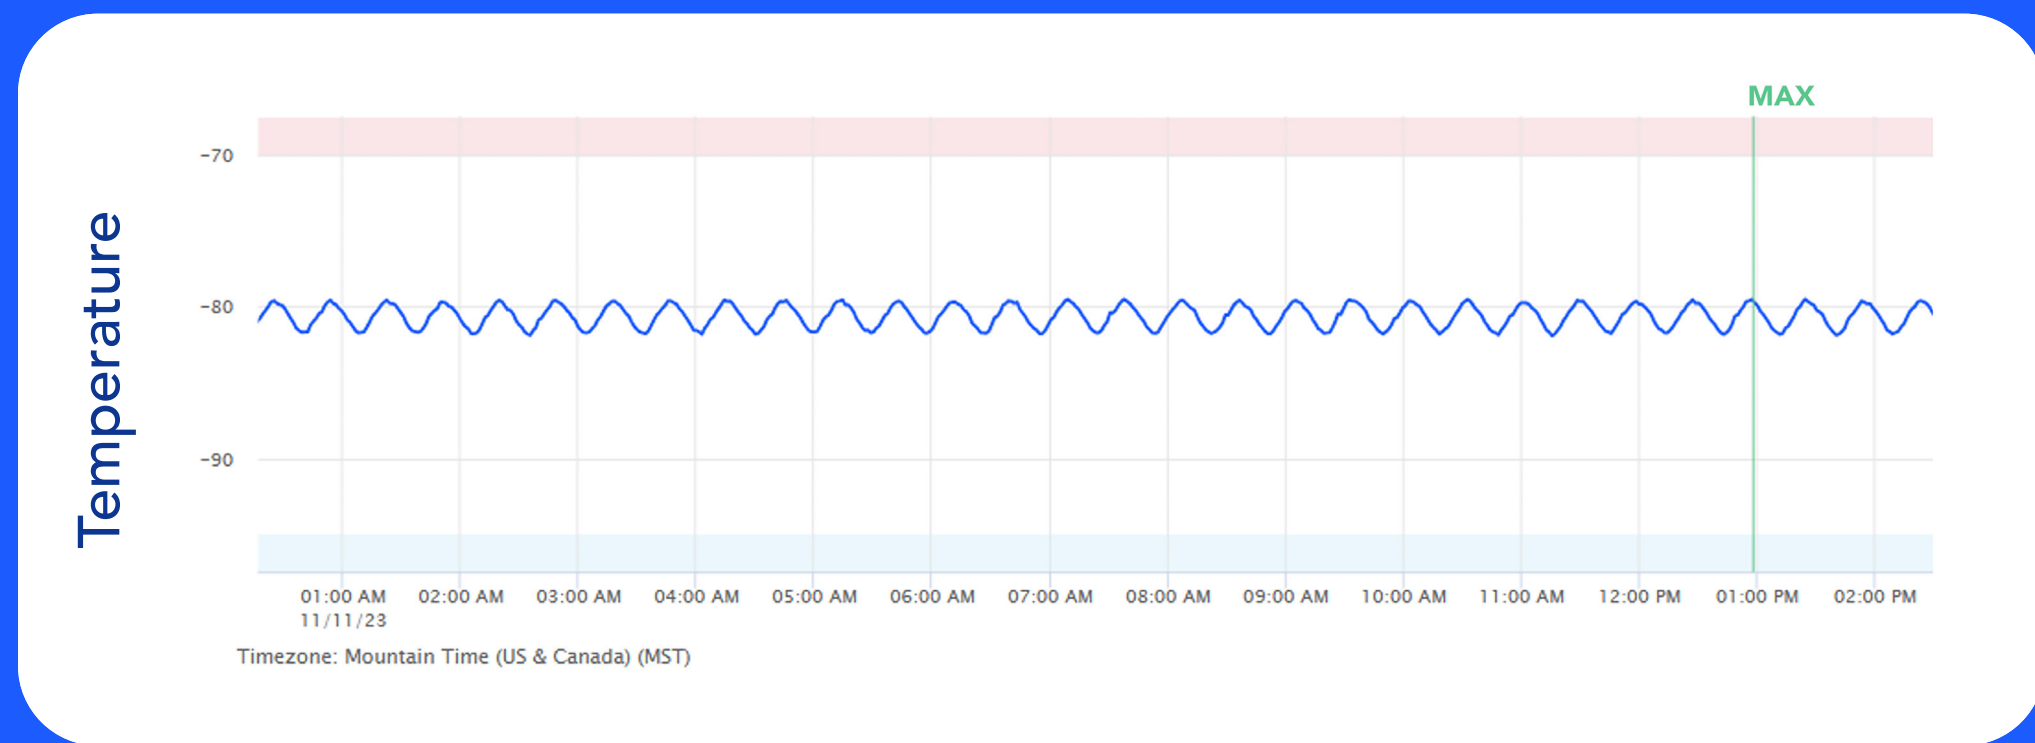

Elemental Machines' AI-Driven Predicted Health Score is designed to safeguard your progress by offering an unprecedented view into the health of your equipment, enabling optimized calibration cycles, condition-based maintenance, and more. Because so much hangs in the balance, -80°C freezers (ultra low temperature) are the perfect model for the impact of our Health Score monitoring capabilities.

Ideal Freezer Performance

Temperature Profile — A clean, tight, and periodic pattern indicates optimal freezer health

Compressor Power Profile — A reflection of energy efficiency and stable operation, following the temperature's periodicity